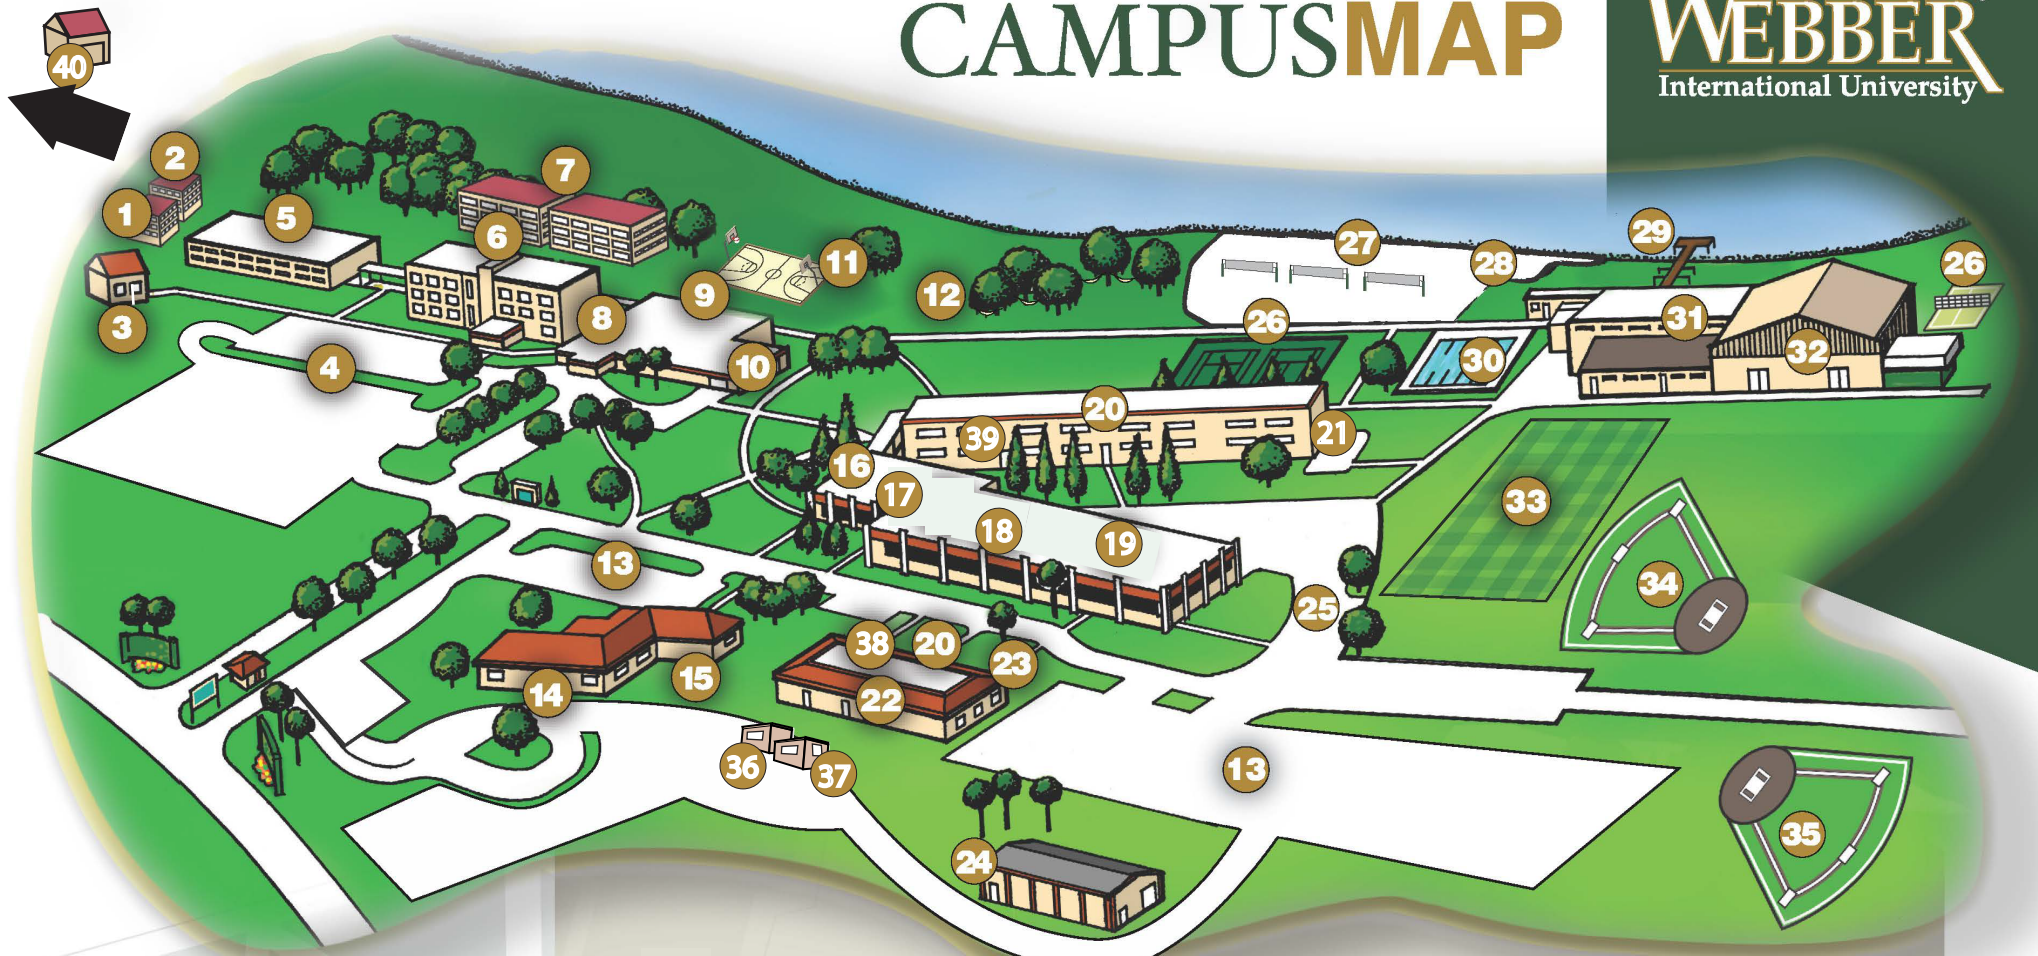

CAMPUSMAP

WEBBER
International University

LEGEND

- | | | |
|---|--|---|
| 1. Rose Hall | 19. IT/Health Sciences Classrooms/
Faculty Offices | 37. Academic Advising/Career Services |
| 2. Strickler Hall | 20. McConnell Building Classroom/
Computer Laboratory | 38. University President's Office/Alumni Office |
| 3. Admissions Office | 21. Business & General Education
Faculty Offices | 39. Campus President's Office/Student Services/
HR/Financial Aid/Business Office |
| 4. Resident Parking/Yellow | 22. Yentes Center-Conference Room | 40. Dean's Office, College of Health Professions
and Sciences & School of Education/Faculty
Offices/Office of Institutional Effectiveness
and Research |
| 5. Camilla Hall | 23. Offices | |
| 6. Grace Hall | 24. Football Office | |
| 7. Miranda Hall | 25. Reserved Parking/Red | |
| 8. Babson Welcome Center | 26. Tennis Courts | |
| 9. Babson Student Center | 27. Beach Volleyball | |
| 10. Dining Hall | 28. Beach | |
| 11. Recreational Basketball Court | 29. Kayaks | |
| 12. Fire Pit/Hammock Haven | 30. Pool | |
| 13. Staff/Commuter Parking/Blue/Green | 31. Fitness Center | |
| 14. Cubbyhole Bookstore | 32. Sabbaugh Center/Gymnasium | |
| 15. Student Learning Commons | 33. All Purpose Turf Field | |
| 16. Conn Building, Dean's Office
College of Business & General Education | 34. Softball Field | |
| 17. Conn Building, Business and General
Education Faculty Offices | 35. Baseball Field | |
| 18. Health Sciences Center/Nursing Faculty
Offices | 36. Classroom | |